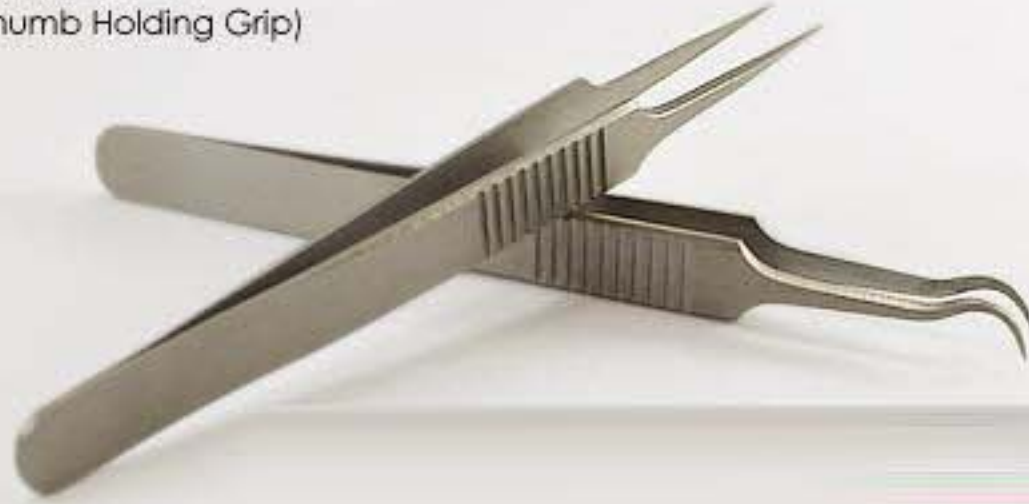

Article #: EL-42
(Extra Thumb Holding Grip)