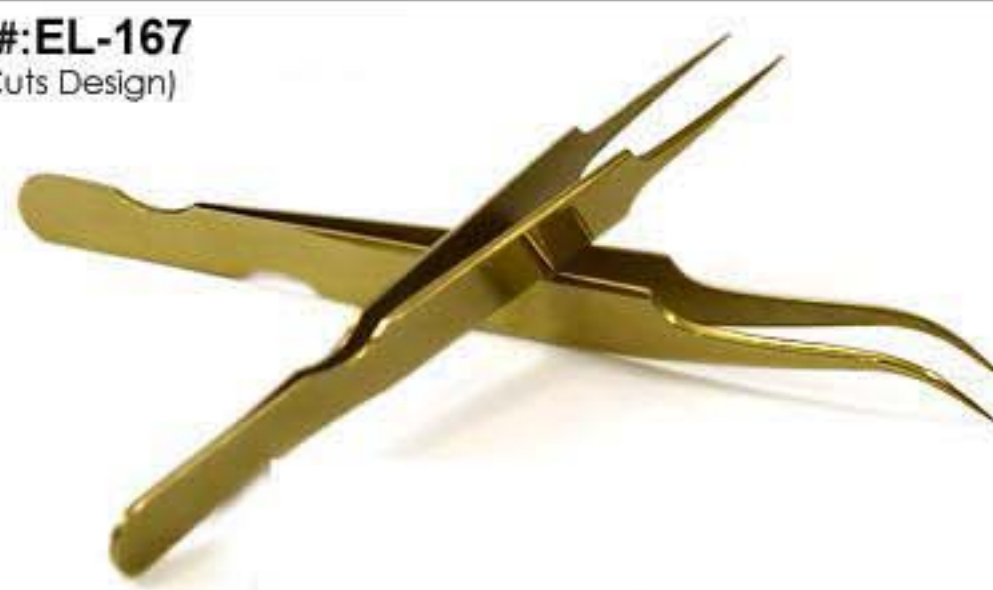

Article #: EL-169