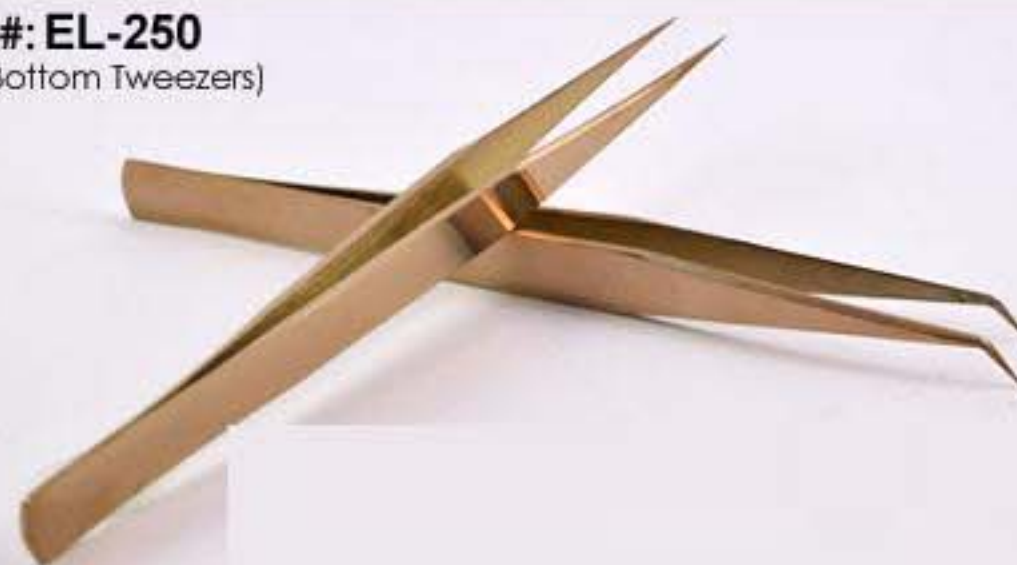

**Article #: EL-238**  
(Extra Thumb Holding Grip)

**Article #: EL-239**  
(Extra Thumb Holding Grip)

**Article #: EL-240**  
(Extra Thumb Holding Grip)

**Article #: EL-241**  
(Extra Thumb Holding Grip)

**Article #: EL-242**  
(Extra Thumb Holding Grip)

**Article #: EL-243**  
(Extra Thumb Holding Grip)

**Article #: EL-244**

**Article #: EL-245**

**Article #: EL-246**

Article #: EL-247

Article #: EL-248  
(In Base Cuts Design)

Article #: EL-249  
(In Base Cuts Design)

Article #: EL-250  
(Narrow Bottom Tweezers)

**Article #: EL-251**

Professional Needle Nose Isolation Tweezer  
Tweezer Sizes:11.5cm \ 12cm \ Also Available In14cm.  
Comes in white\black plastic pouch Or PVC Tube (On Your Demand)