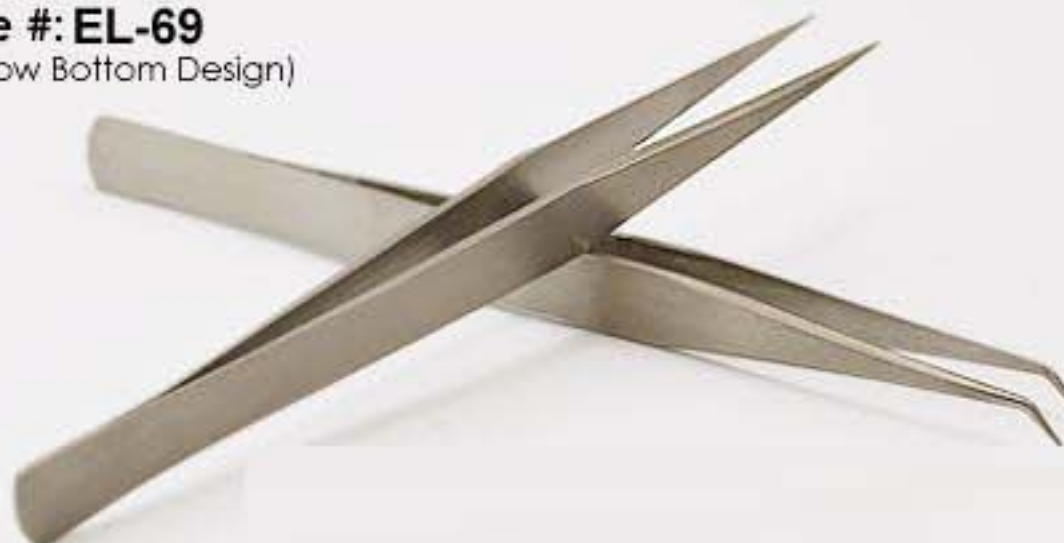

**Article #: EL-66**  
(In Base Cuts Design)

**Article #: EL-67**  
(In Base Cuts Design)

**Article #: EL-68**

**Article #: EL-69**  
(In Narrow Bottom Design)

Eyelash Extension Six Tweezers Kit  
Everything you need to do professional quality eyelash extension.  
Made high quality of stainless steel and include a professional carrying case..